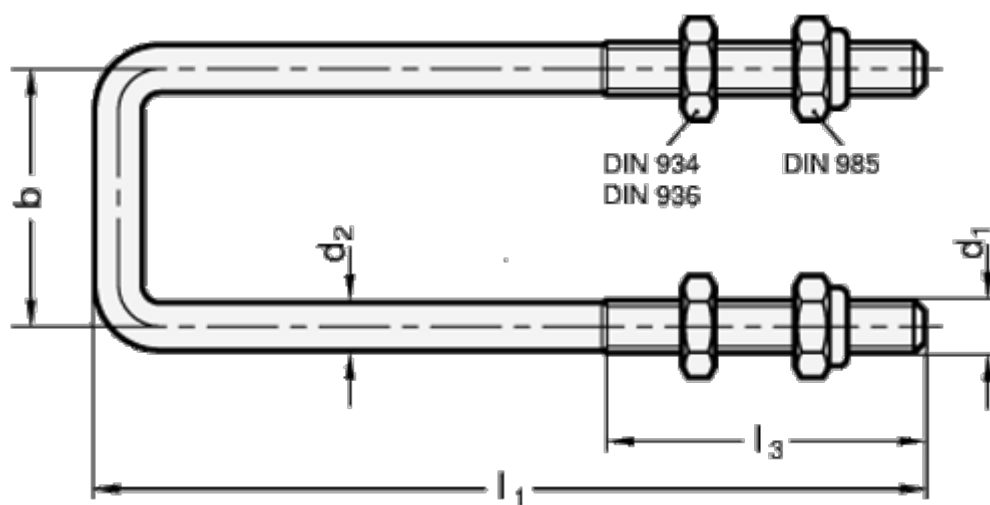

Article number: 209512M1255211NI

Description: E+G Pulling latches for clamps GN 852  
GN 951.2-M12-55-211-NI

## Measures

b = 55  
d<sub>1</sub> = M12  
d<sub>2</sub> = 10.8  
l<sub>1</sub> = 211  
l<sub>3</sub> = 60.0